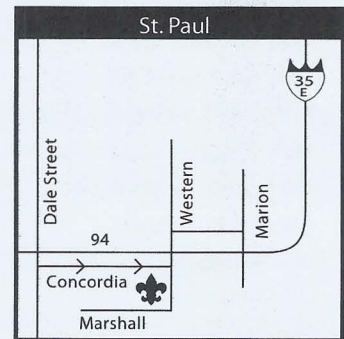

TWIN CITIES

SCOUT SHOPS

We're Your **ONE STOP** Scout Shops

Tiger Cubs • Cub Scouts • Webelos

Boy Scouts • Venturers • Leaders

TWIN CITIES SCOUT SHOP

2218 County Hwy 10
Mounds View, MN 55112
763-786-3090 • Fax: 763-786-2974
HOURS: M-F 9:30 A.M.-6:30 P.M.
Sat. 9:30 A.M.-5:30 P.M.

BURNSVILLE

Burnsville Crossing
Shopping Center
14250 Plymouth Ave. S.
Burnsville, MN 55337
952-892-0206 • Fax: 952-892-0906
HOURS: M-F 9:30 A.M.-6:30 P.M.
Sat. 9:30 A.M.-5:30 P.M.

MINNEAPOLIS

5300 Glenwood Ave.
Golden Valley, MN 55422
763-545-9459 • Fax: 763-545-2732
HOURS: M-W, F 8:30 A.M.-6:30 P.M.
TH 8:30 A.M.-8 P.M.
Sat. 9:30 A.M.-5:30 P.M.

ST. PAUL

393 Marshall Ave.
St. Paul, MN 55102
651-224-4175 • Fax: 651-254-9113
HOURS: M-F 8:30 A.M.-6:30 P.M.
SAT. 9:30 A.M.-5:30 P.M.

New Hours starting Sept. 1

New Hours starting Sept. 1

Fast delivery on phone orders!

General Mailing
923 SW Litchfield Ave.
Wilmar, MN 56201

Hisdahl's Trophy
1978 East Highway 96
White Bear Lake, MN 55110