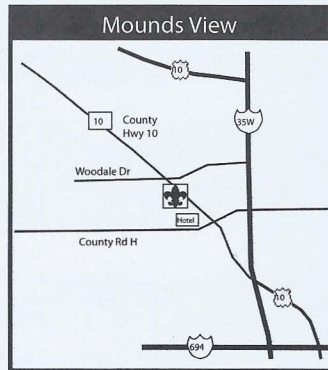

TWIN CITIES

SCOUT SHOPS

We're Your **ONE STOP** Scout Shops

Tiger Cubs • Cub Scouts • Webelos

Boy Scouts • Venturers • Leaders

TWIN CITIES SCOUT SHOP

2218 County Hwy 10
Mounds View, MN 55112
763-786-3090 • Fax: 763-786-2974
HOURS: M-F 9:30 A.M.-6:30 P.M.
Sat. 9:30 A.M.-5:30 P.M.

BURNSVILLE

Burnsville Crossing
Shopping Center
14250 Plymouth Ave. S.
Burnsville, MN 55337
952-892-0206 • Fax: 952-892-0906
HOURS: M-F 9:30 A.M.-6:30 P.M.
Sat. 9:30 A.M.-5:30 P.M.

MINNEAPOLIS

5300 Glenwood Ave.
Golden Valley, MN 55422
763-545-9459 • Fax: 763-545-2732
HOURS: M-W, F 8:30 A.M.-6:30 P.M.
TH 8:30 A.M.-8 P.M.
Sat. 9:30 A.M.-5:30 P.M.

ST. PAUL

393 Marshall Ave.
St. Paul, MN 55102
651-224-4175 • Fax: 651-254-9113
HOURS: M-F 8:30 A.M.-6:30 P.M.
SAT. 9:30 A.M.-5:30 P.M.

New Hours starting Sept. 1

New Hours starting Sept. 1

Fast delivery on phone orders!

MasterCard • VISA • American Express • Discover

The Twin Cities Scout Shops are owned and operated by the Boy Scouts of America

THE DISTRIBUTORS LISTED BELOW ARE ALSO LICENSED TO CARRY OFFICIAL BOY SCOUT MERCHANDISE:

Running Fleet & Farm
945 Hwy. 15 South
Hutchinson, MN 55350

Donald's Apparel
972 Payne Ave.
St. Paul, MN 55101

Running Supply
1401 E. Main St.
Marshall, MN 56258

Art Doyle's Spkes & Pedals
607 2nd St.
Hudson, WI 54016

General Mailing
923 SW Litchfield Ave.
Wilmar, MN 56201

Hisdahl's Trophy
1978 East Highway 96
White Bear Lake, MN 55110